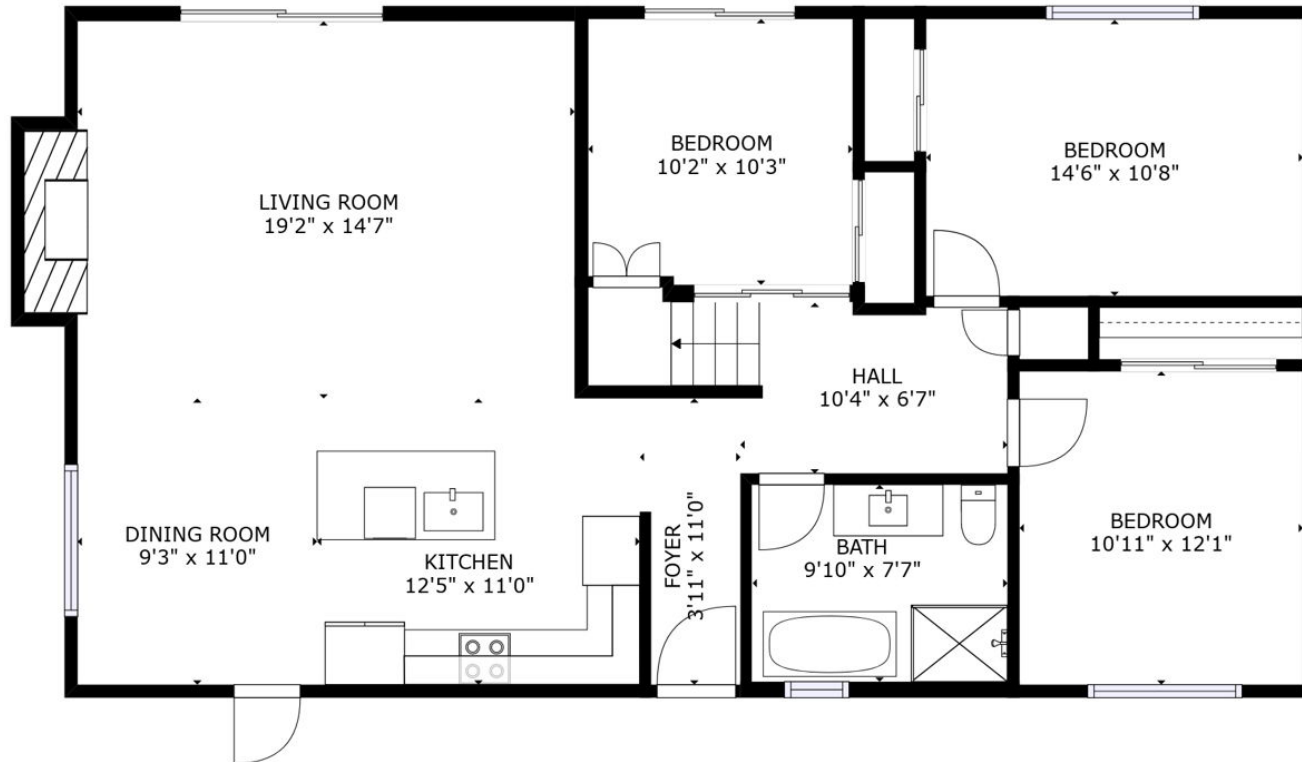

FLOOR 2

FLOOR 1

GROSS INTERNAL AREA
TOTAL: 1640 sq. ft

SIZES AND DIMENSIONS ARE APPROXIMATE, ACTUAL MAY VARY.